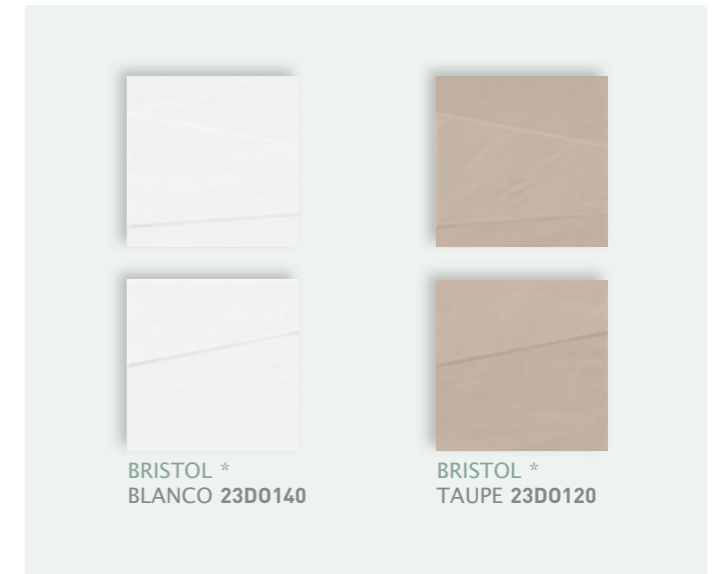

DOVER

20x20
77/8" x 77/8"

(*) Piezas con diferentes diseños empaquetadas aleatoriamente. Consultar packing.
Pieces with different designs randomly packed. Consult the packing informaion.